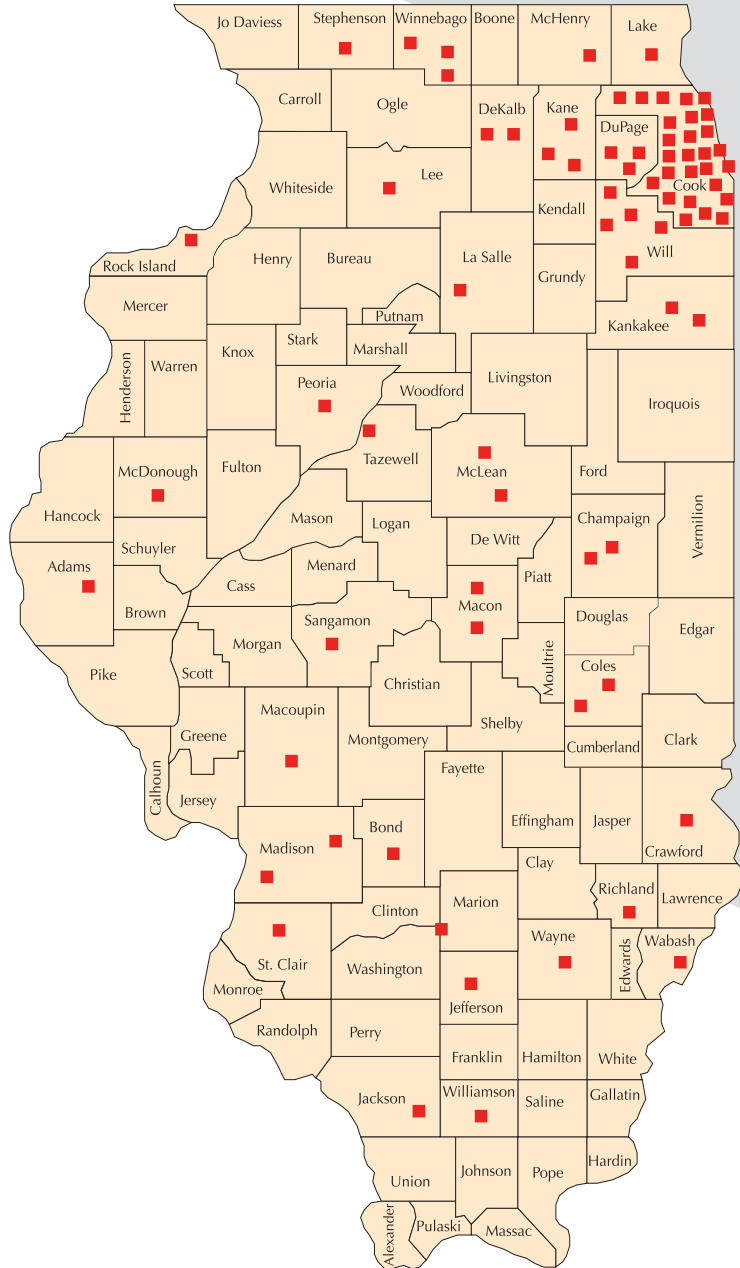

College	City, State
South Suburban College	South Holland, IL
Southwestern Illinois College	Belleville, IL
St. Augustine College	Chicago, IL
Triton College	River Grove, IL
University of Illinois at Chicago**	Chicago, IL
University of Illinois at Urbana-Champaign*	Champaign, IL
Wabash Valley College	Mt. Carmel, IL
Waubensee Community College	Aurora, IL
Western Illinois University*	Macomb, IL