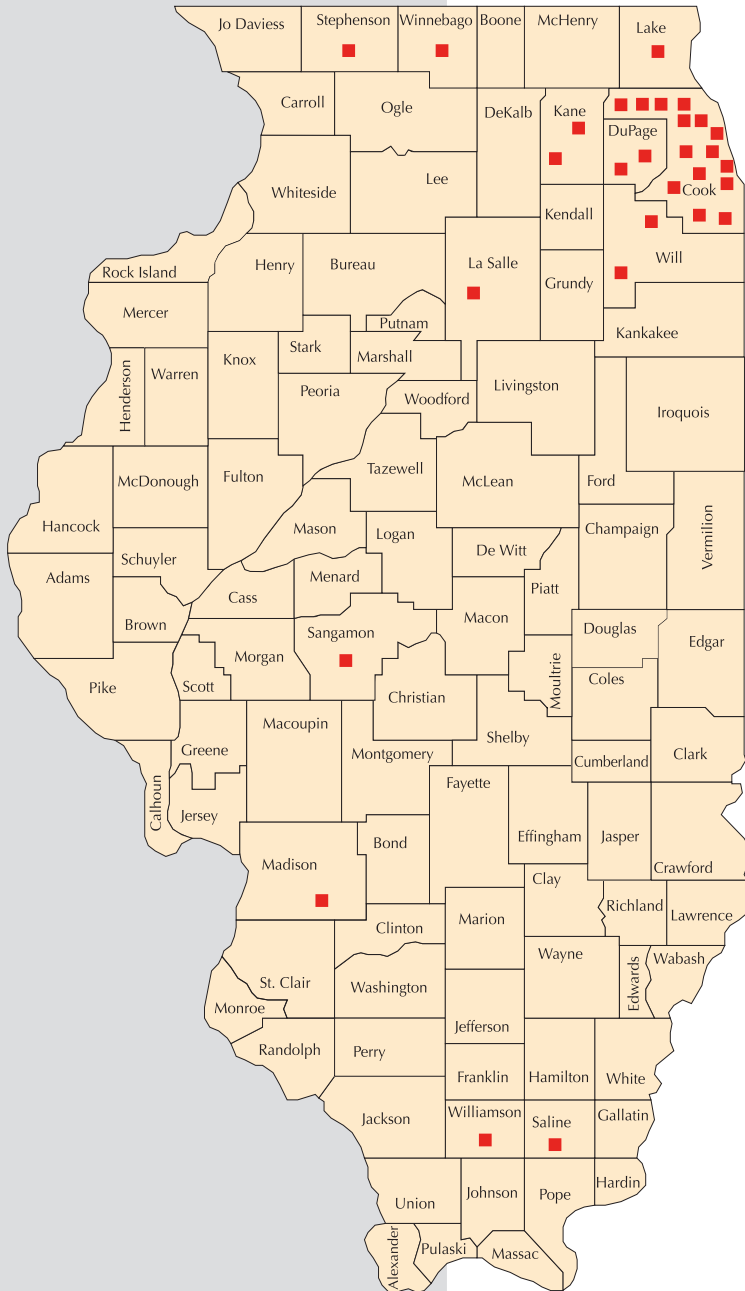

Illinois Director Credential Entitled Institutions

Illinois Director Credential Entitled Institutions

College	City, State
College of DuPage	Glen Ellyn, IL
College of Lake County	Grayslake, IL
Elgin Community College	Elgin, IL
Erikson Institute	Chicago, IL
Harold Washington College	Chicago, IL
Harry S. Truman College	Chicago, IL
Harper College	Palatine, IL
Highland Community College	Freeport, IL
Illinois Valley Community College	Oglesby, IL
John A. Logan College	Carterville, IL
Kennedy-King College	Chicago, IL
Lewis and Clark Community College	Godfrey, IL
Lincoln Land Community College	Springfield, IL
Malcom X College	Chicago, IL
Moraine Valley Community College	Palos Hills, IL
Morton College	Cicero, IL
National Louis University	Chicago, IL
Oakton Community College	Des Plaines, IL
Olive Harvey College	Chicago, IL
Prairie State College	Chicago Heights, IL
Rasmussen College	Aurora, IL
Richard J. Daley College	Chicago, IL
Southeastern Illinois College	Harrisburg, IL
St. Augustine College	Chicago, IL
Triton College	River Grove, IL
Waubensee Community College	Aurora, IL