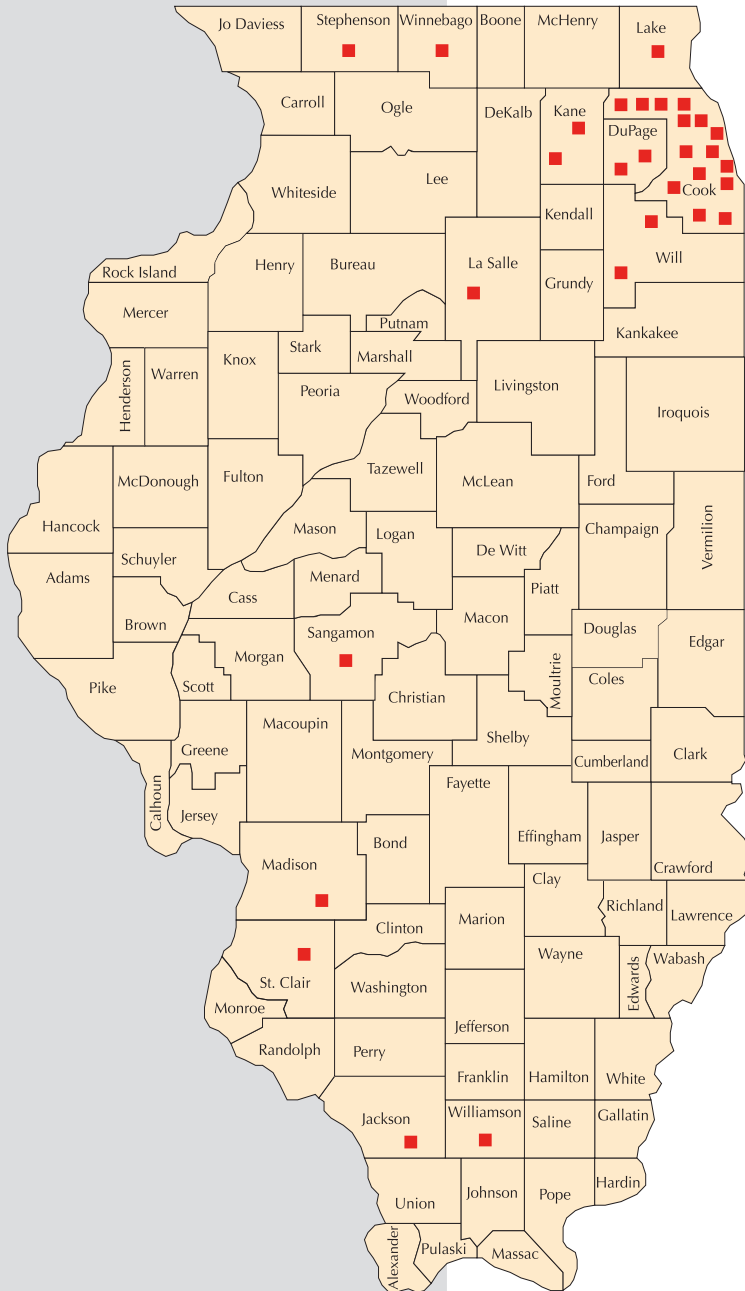

Illinois Director Credential Entitled Institutions

Illinois Director Credential Entitled Institutions

College	City, State
College of DuPage	Glen Ellyn, IL
College of Lake County	Grayslake, IL
Elgin Community College	Elgin, IL
Erikson Institute	Chicago, IL
Harold Washington College	Chicago, IL
Harry S. Truman College	Chicago, IL
Harper College	Palatine, IL
Highland Community College	Freeport, IL
Illinois Valley Community College	Oglesby, IL
John A. Logan College	Carterville, IL
Kennedy-King College	Chicago, IL
Lewis and Clark Community College	Godfrey, IL
Lincoln Land Community College	Springfield, IL
Malcom X College	Chicago, IL
Moraine Valley Community College	Palos Hills, IL
Morton College	Cicero, IL
National Louis University	Chicago, IL
Oakton Community College	Des Plaines, IL
Olive Harvey College	Chicago, IL
Prairie State College	Chicago Heights, IL
Rasmussen College	Aurora, IL
Richard J. Daley College	Chicago, IL
Southern Illinois University Carbondale	Carbondale, IL
Southwestern Illinois College	Belleville, IL
St. Augustine College	Chicago, IL
Triton College	River Grove, IL
Waubonsee Community College	Aurora, IL