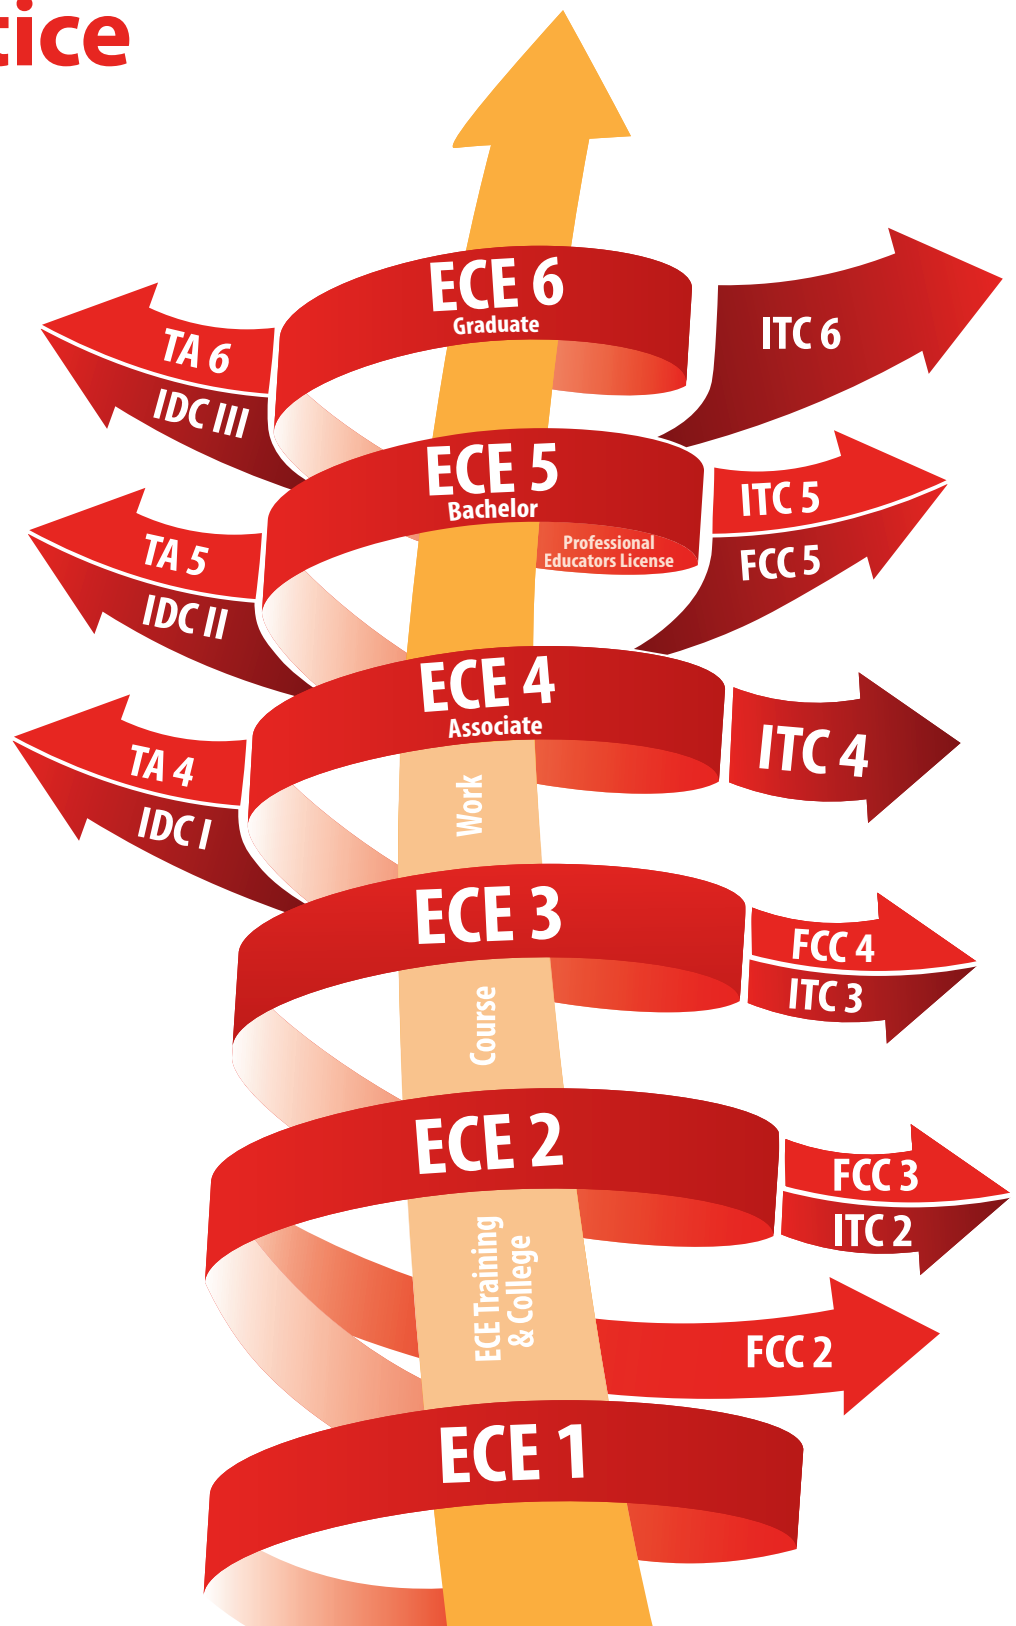

Gateways to Opportunity® Early Childhood Educator Career Lattice

ECE: Foundational Early Childhood Educator requirements for all Credentials

FCC: Family Child Care Credential

ITC: Infant Toddler Credential

IDC: Illinois Director Credential

TA: Technical Assistance Credential

The ECE Credential is the foundation for these Gateways Credentials.